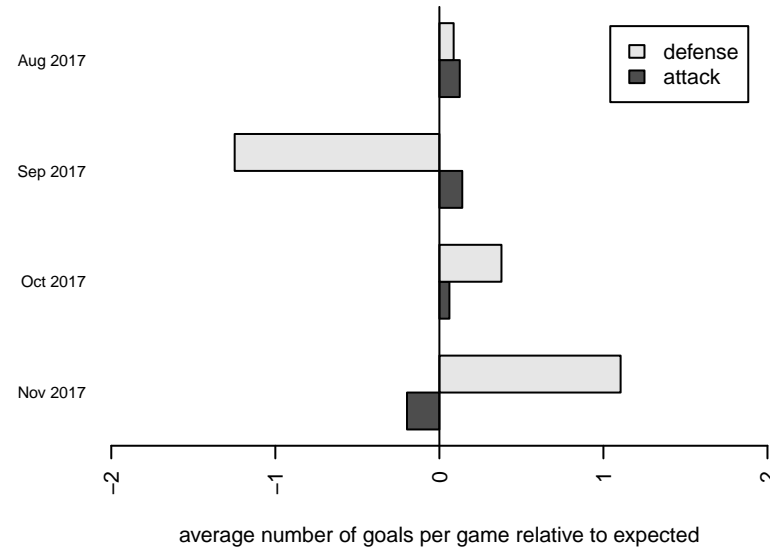

Venues played:  
 2017 REDAPT Cup Silver U13  
 2017 RCL G05 Div 4

**Crossfire Premier D G05**  
 Dots are actual minus expected GF (blue circles) and GA (red triangles).  
 Blue line is smoothed change in attack strength. Red is smoothed change in defense strength.

**attack and defense variance (black dot)  
relative to other teams  
and top 10 in region**

**attack and defense rating  
relative to others at age  
and all opponents in last 13 months**

**Performance relative to 13 month average**

**Performance relative to 13 month average**

<b>date</b>	<b>home</b>		<b>away</b>		<b>venue</b>	<b>pred.home</b>	<b>pred.away</b>
2018-01-20	Eastside FC Blue G05	6	Crossfire Premier D G05	0	2017 RCL G05 Div 4	6.84	0.11
2017-12-10	Crossfire Premier D G05	0	WA Rush Nero G05	7	2017 RCL G05 Div 4	0.33	4.81
2017-11-18	Snohomish United Red G05	3	Crossfire Premier D G05	0	2017 RCL G05 Div 4	3.73	0.16
2017-11-12	Crossfire Premier D G05	0	NW United Black G05	2	2017 RCL G05 Div 4	0.16	3.46
2017-11-04	PacNW White G05	3	Crossfire Premier D G05	0	2017 RCL G05 Div 4	4.13	0.27
2017-10-28	Crossfire Premier D G05	0	Spokane Sounders B G05	4	2017 RCL G05 Div 4	0.15	6.40
2017-10-21	Crossfire Premier D G05	0	Eastside FC Blue G05	7	2017 RCL G05 Div 4	0.11	6.84
2017-10-07	WA Rush Nero G05	3	Crossfire Premier D G05	1	2017 RCL G05 Div 4	4.81	0.33
2017-10-01	NW United Black G05	6	Crossfire Premier D G05	0	2017 RCL G05 Div 4	3.46	0.16
2017-09-30	Crossfire Premier D G05	0	Snohomish United Red G05	5	2017 RCL G05 Div 4	0.16	3.73
2017-09-23	Spokane Sounders B G05	10	Crossfire Premier D G05	0	2017 RCL G05 Div 4	6.40	0.15
2017-09-16	Crossfire Premier D G05	1	PacNW White G05	3	2017 RCL G05 Div 4	0.27	4.13
2017-08-12	Crossfire Premier D G05	1	PacNW White G05	4	2017 REDAPT Cup Silver U13	0.27	4.13
2017-08-12	Crossfire Premier D G05	0	WUFC Gold G05	7	2017 REDAPT Cup Silver U13	0.02	9.32
2017-08-11	Crossfire Premier D G05	0	WA Rush Nero G05	7	2017 REDAPT Cup Silver U13	0.33	4.81