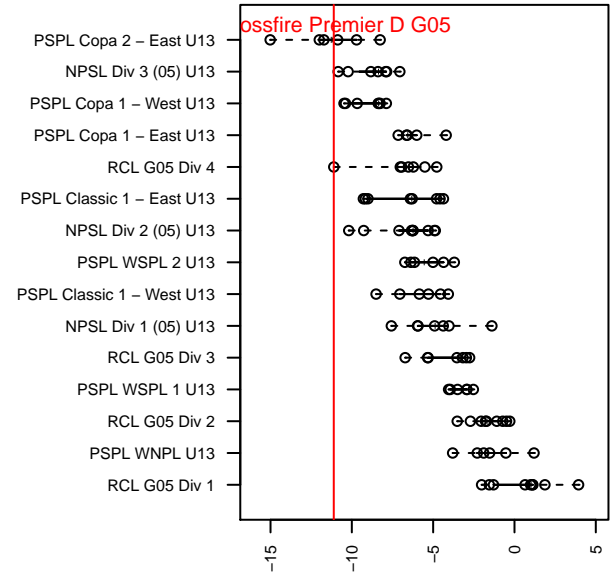

# Crossfire Premier D G05

Crossfire Premier  
 Redmond, WA  
 G05 total strength=243  
 attack=0.1 defense=0.22  
 fall league = RCL G05 Div 4

alt names used:  
 Crossfire Premier G05 D  
 CROSSFIRE PREMIER G05 D (WA)

Venues played:  
 2017 REDAPT Cup Silver U13  
 2017 RCL G05 Div 4

**Crossfire Premier D G05**  
 Dots are actual minus expected GF (blue circles) and GA (red triangles).  
 Blue line is smoothed change in attack strength. Red is smoothed change in defense strength.

**attack and defense variance (black dot)  
relative to other teams  
and top 10 in region**

**attack and defense rating  
relative to others at age  
and all opponents in last 13 months**

**Performance relative to 13 month average**