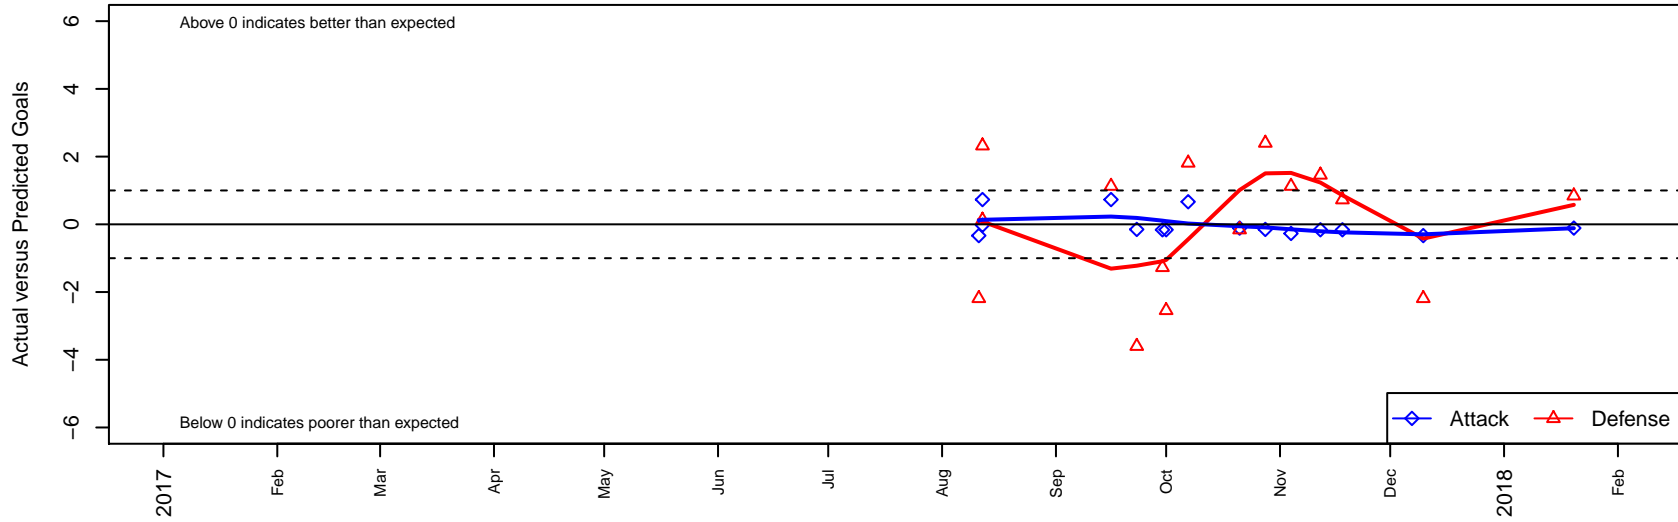

# Crossfire Premier D G05

Crossfire Premier  
 Redmond, WA  
 G05 total strength=243  
 attack=0.1 defense=0.22  
 fall league = RCL G05 Div 4

alt names used:  
 Crossfire Premier G05 D  
 CROSSFIRE PREMIER G05 D (WA)

Venues played:  
 2017 REDAPT Cup Silver U13  
 2017 RCL G05 Div 4

**Crossfire Premier D G05**  
 Dots are actual minus expected GF (blue circles) and GA (red triangles).  
 Blue line is smoothed change in attack strength. Red is smoothed change in defense strength.

**attack and defense variance (black dot)  
relative to other teams  
and top 10 in region**

**attack and defense rating  
relative to others at age  
and all opponents in last 13 months**

**Performance relative to 13 month average**