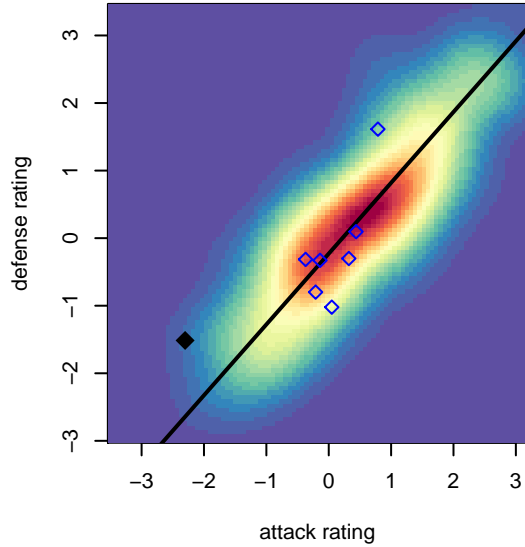

# Crossfire Premier D G05

Crossfire Premier  
 Redmond, WA  
 G05 total strength=243  
 attack=0.1 defense=0.22  
 fall league = RCL G05 Div 4

alt names used:  
 Crossfire Premier G05 D  
 CROSSFIRE PREMIER G05 D (WA)

Venues played:  
 2017 REDAPT Cup Silver U13  
 2017 RCL G05 Div 4

**Crossfire Premier D G05**  
 Dots are actual minus expected GF (blue circles) and GA (red triangles).  
 Blue line is smoothed change in attack strength. Red is smoothed change in defense strength.

**attack and defense variance (black dot)  
relative to other teams  
and top 10 in region**

**attack and defense rating  
relative to others at age  
and all opponents in last 13 months**

**Performance relative to 13 month average**