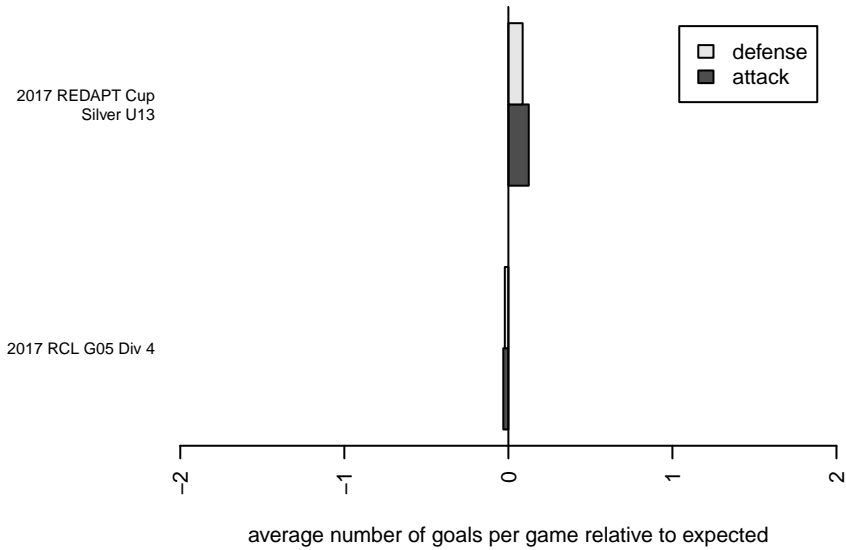

# Crossfire Premier D G05

Crossfire Premier  
 Redmond, WA  
 G05 total strength=243  
 attack=0.1 defense=0.22  
 fall league = RCL G05 Div 4

alt names used:  
 Crossfire Premier G05 D  
 CROSSFIRE PREMIER G05 D (WA)

Venues played:  
 2017 REDAPT Cup Silver U13  
 2017 RCL G05 Div 4

**Crossfire Premier D G05**  
 Dots are actual minus expected GF (blue circles) and GA (red triangles).  
 Blue line is smoothed change in attack strength. Red is smoothed change in defense strength.

**attack and defense variance (black dot)  
relative to other teams  
and top 10 in region**

**attack and defense rating  
relative to others at age  
and all opponents in last 13 months**

**Performance relative to 13 month average**