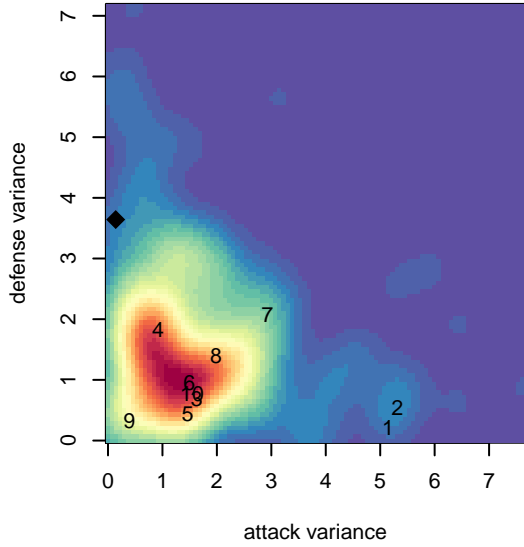

# Crossfire Premier D G05

Crossfire Premier  
 Redmond, WA  
 G05 total strength=243  
 attack=0.1 defense=0.22  
 fall league = RCL G05 Div 4

alt names used:  
 Crossfire Premier G05 D  
 CROSSFIRE PREMIER G05 D (WA)

Venues played:  
 2017 REDAPT Cup Silver U13  
 2017 RCL G05 Div 4

**Crossfire Premier D G05**  
 Dots are actual minus expected GF (blue circles) and GA (red triangles).  
 Blue line is smoothed change in attack strength. Red is smoothed change in defense strength.

**attack and defense variance (black dot)  
relative to other teams  
and top 10 in region**

**attack and defense rating  
relative to others at age  
and all opponents in last 13 months**

**Performance relative to 13 month average**